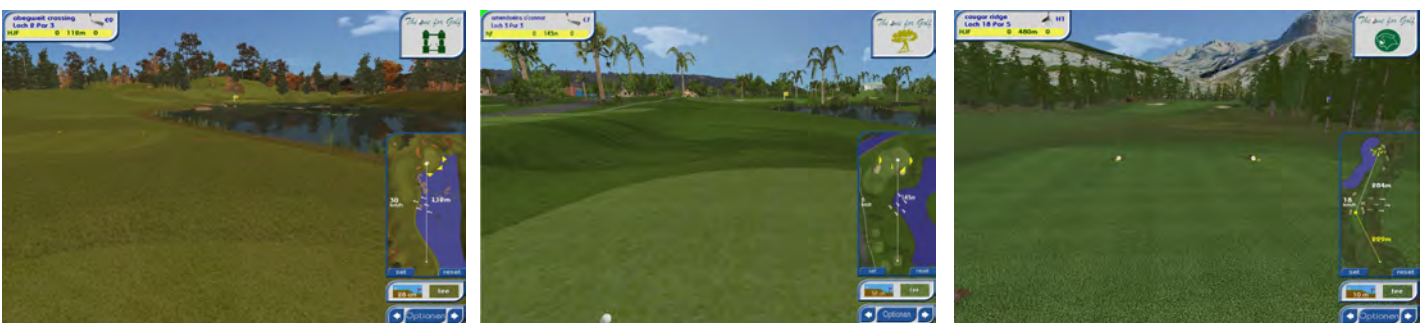

Own Golf Course

By digitally reproducing your own golf course in high definition, golfers can regularly practise their own bogey holes, to improve their confidence on the shots, that intimidate them. Golfers are encouraged to have their swing performances saved, when they are playing well, for future comparison. Enabling easy analysis of future swing changes needed, after reviewing ball flight, shot performance and swing performance. This database feature will encourage members, to regularly practise on their own golf course throughout the year, regardless of the weather or the daylight conditions.